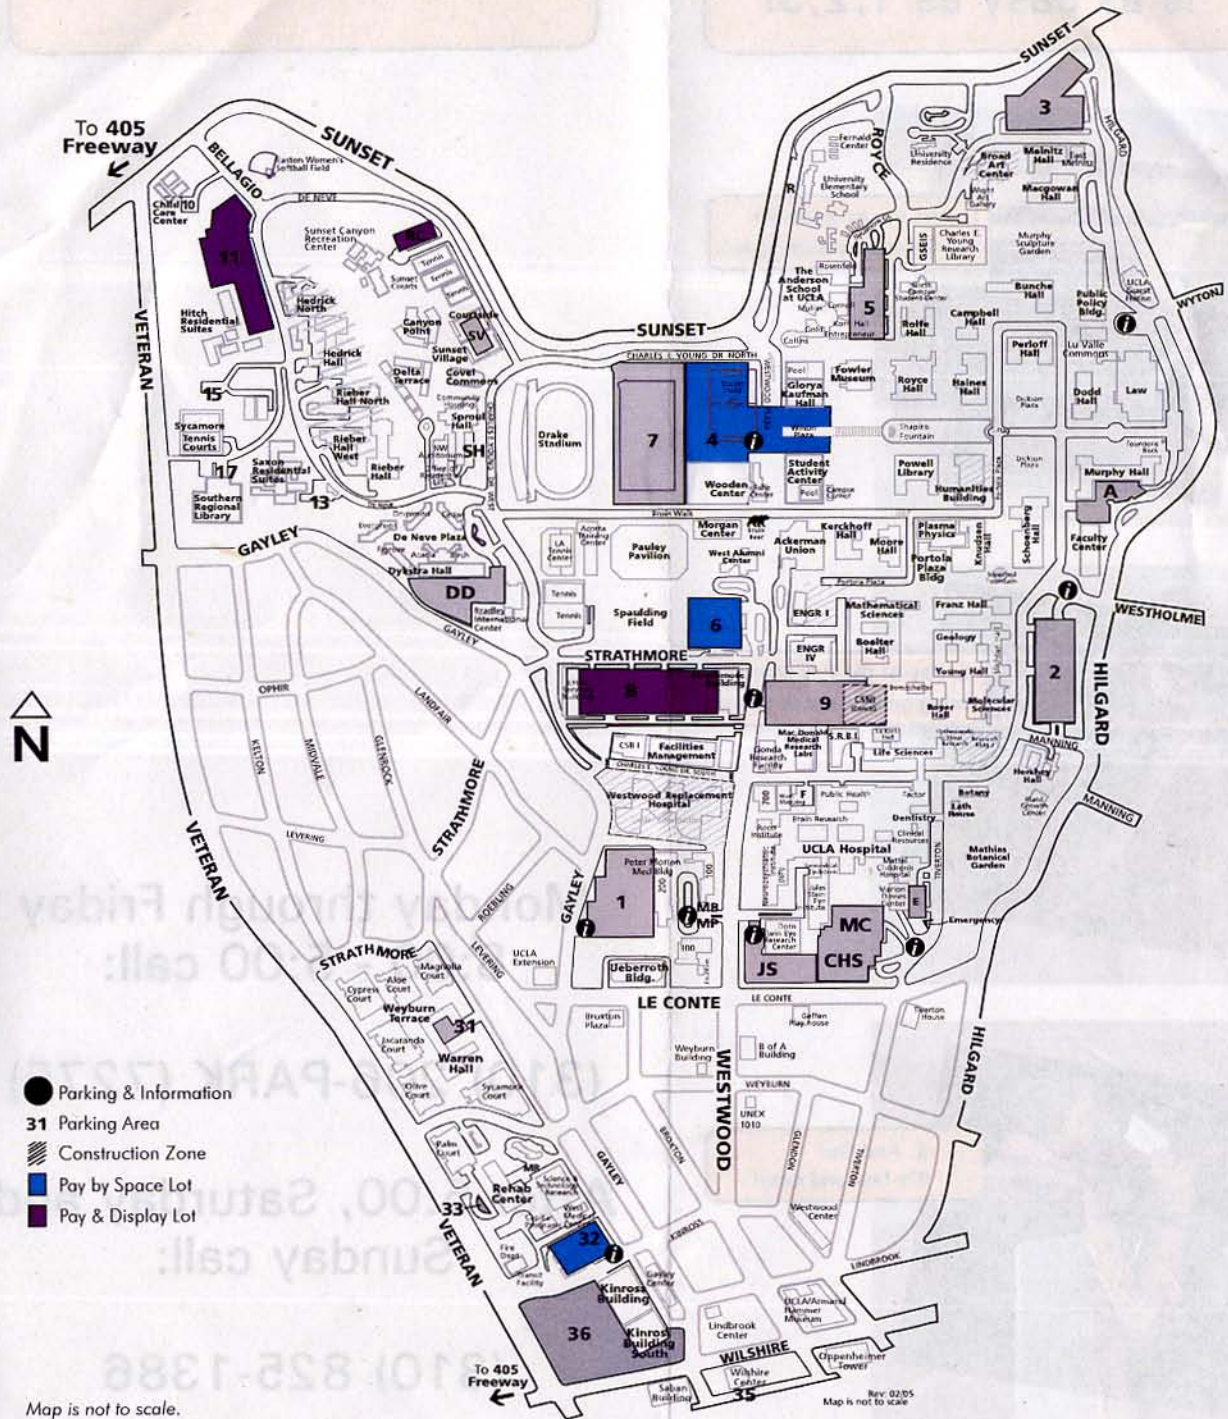

Using the Pay Station
is as easy as 1,2,3!

1. Park in any available
Self-Service parking space.

2. Pay at the Pay Station
using credit card or cash.

3. And Go!
It's fast and easy!

Contact Us

Monday through Friday
8:00 - 5:00 call:

just got easier!

UCLA Parking Pay Stations make parking easier by offering you more short-term parking choices. If you know your destination on campus, drive to one of the self-service parking locations on this map. Park in one of the numbered, Pay Station spaces and pay for your parking. Park, Pay and Go!

UCLA Parking Pay Stations are great for

- Students without a quarterly parking permit, needing to park on campus for a class or two at a time.
- Visitors attending a UCLA athletic event at Pauley Pavilion.
- Anyone who is familiar with the campus and does not need to stop at an Information and Parking booth for directions or instructions.

Pay Station Parking Locations

Map is not to scale.

Rev: 02/05
Map is not to scale